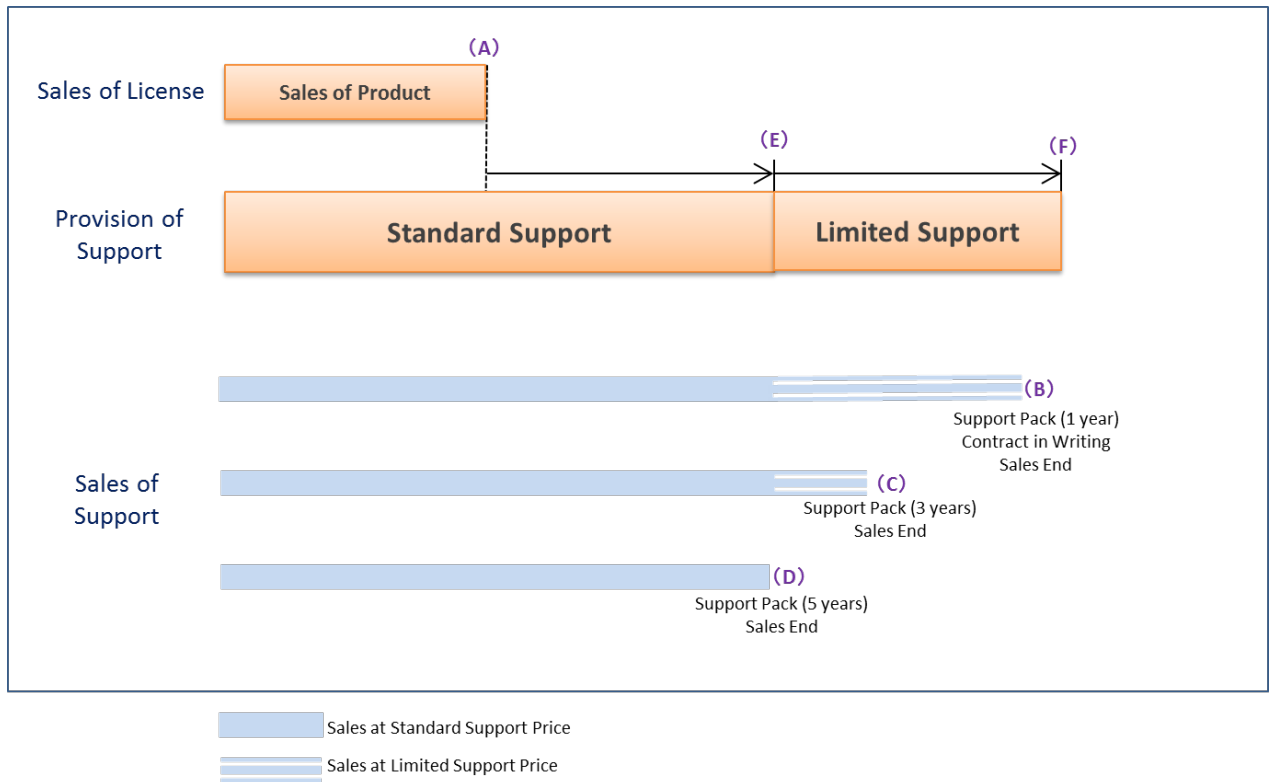

*1 Sales will end with the orders received.

*2 Limited Support is not sold for Support Pack for 5 years.

“Sales End Date of Technical Support Service” in the above table shows sales end date of support pack for 1 year and 3 years, Limited Support of contract in writing, and Standard Support of support pack for 5 years. (Please see the below figure.)

*3 Limited Support is extended support service provided to products of which Standard Support is ended.

Price is 1.5 times of that for Standard Support.

However, the price for HULFT5/HULFT5 (English), to which the limited support is currently provided, is different.

Figure: Product Sales and Technical Support Service