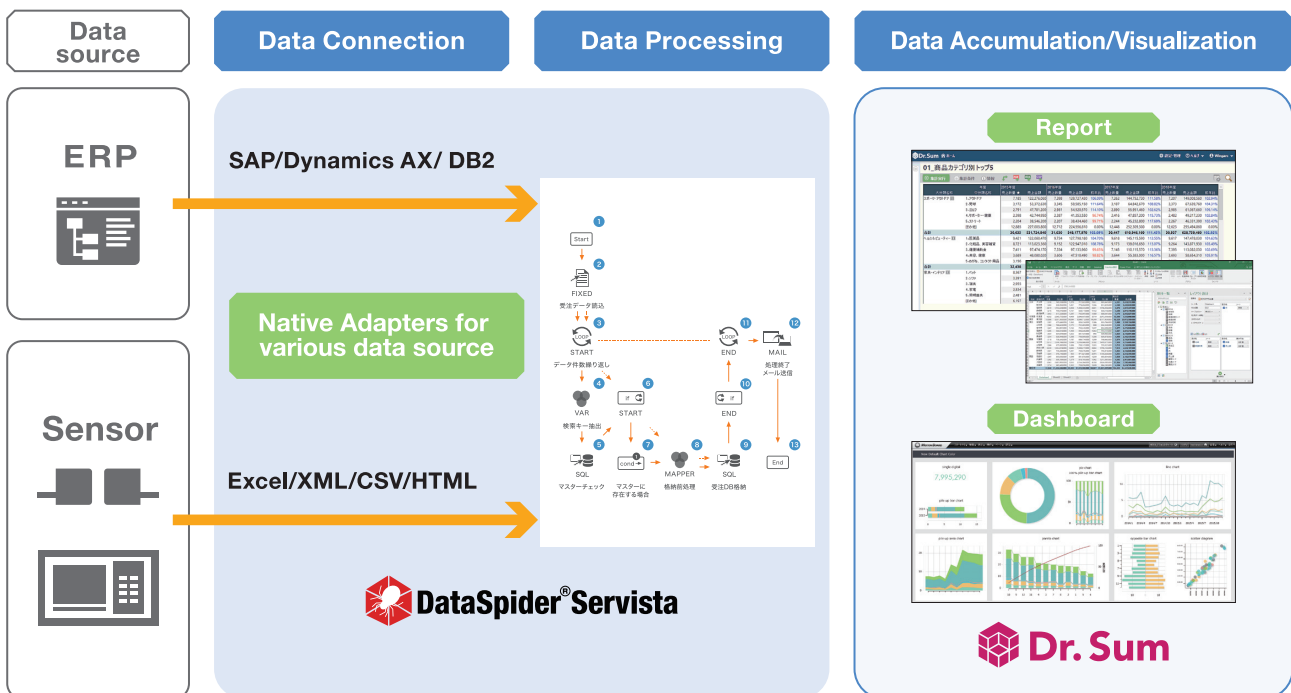

Partner

WingArc Singapore Pte. Ltd.

WingArc **1ST**

The Data Empowerment Company

Solution

Total BI solution enables data connection, data processing and visualization all together

Solution overview

Collaboration between Dataspidervista and Dr.Sum can create total BI solution. It enables connection, processing and accumulation/visualization of data all together.

- Data connection: As abundant data source adapters are provided, easy and flexible system integration is available without changing the existing system.
- Data processing: All integration flows can be done by drag and drop of icons. The ease of use reduces cost of development and operation.
- Data accumulation/visualization : The database specialized in data aggregation makes it easy for everyone to utilize data even without expertise.