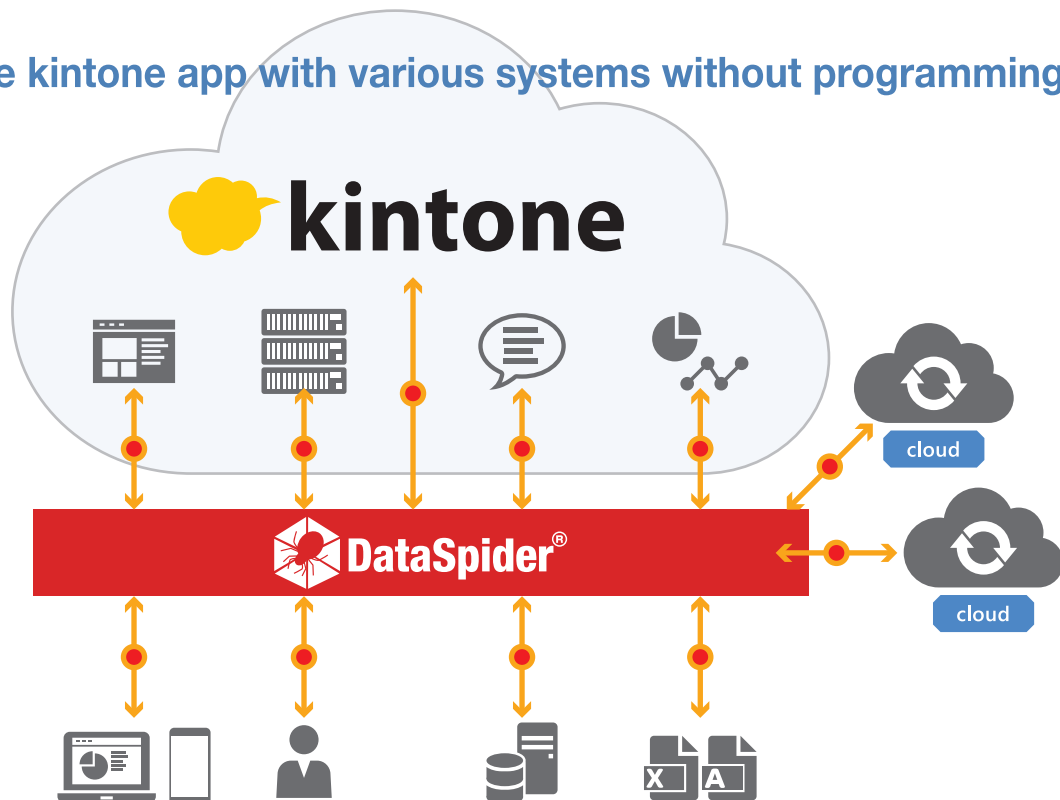

Partner

Cybozu, Inc.

Solution

Integrate the on-premise data and cloud services with "kintone" by easy operation!

Solution overview

kintone × **DataSpider® Servista**

"Kintone" is a business collaboration platform that allows everyone to create business systems easily without skill of programming.

The following needs are realized by combining "kintone" with DataSpider Servista.

- Data integration between kintone and on-premise system
- Synchronization of master data and kintone
- Import email attachments into kintone
- Data integration among different applications
- Data integration between Kintone and cloud Services
- No more new servers for data integration

Integrate the kintone app with various systems without programming

Contact

HULFT

HULFT Pte.Ltd

Tel. +66 - 9828 - 05247

URL: <https://www.hulft.com/apac>

Sales: Kazufumi Ikeda

e-mail: Kazufumi_Ikeda@hulft.com

Cybozu, Inc.

APAC team, Global Business Division

Tokyo Nihonbashi Tower 27th FL, Nihonbashi 2-7-1, Chuou-ku, Tokyo

TEL: +81-3-4306-0810 e-mail: cybozugh@cybozu.co.jp

URL: <https://www.cybozuasia.com/contact-us/>